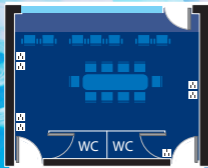

# Executive Boxes

Floor Plan:

pitch view

pitch view

### DOUBLE BOX (2ND FLOOR)

Room Setup	Max People
Boardroom	20
Banquet	20
Informal buffet	20

### SINGLE BOX (2ND FLOOR)

Boardroom	10
Banquet	10
Informal buffet	10

Key:

☐ - Electrical socket

— - Window